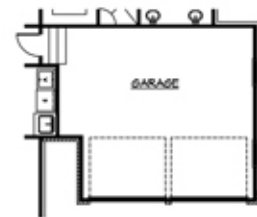

Low Tide LTD

DESIGNS

'TROUTLEN'
2,108 Heated Square Feet (First Floor)

ALTERNATE SUN ROOM

ALTERNATE SCREEN PORCH

ALTERNATE FRONT ENTRY GARAGE