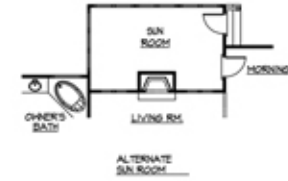

Low Tide DESIGNS

'CEDAR GROVE'
2,207 Heated Square Feet

Square footage