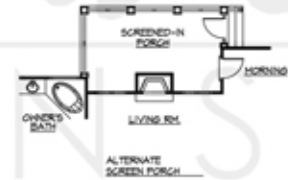

Low Tide DESIGNS

'CEDAR GROVE'
2,207 Heated Square Feet

Square footage