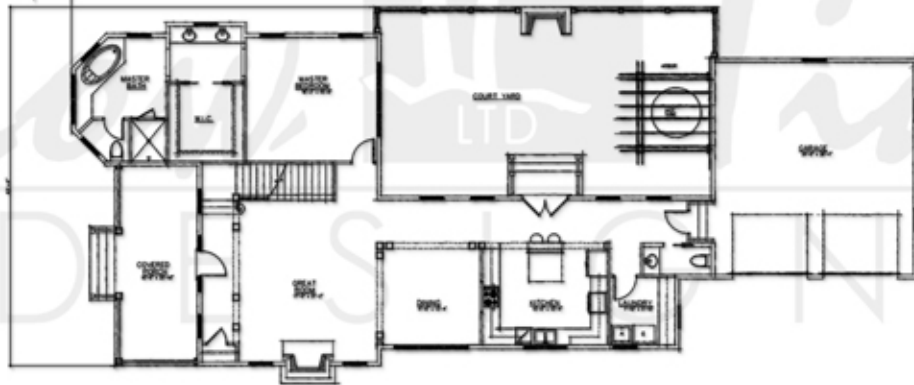

Low Tide
 Tide
 D E S I G N S

Spring White
 Square footage
 Total Under Roof 4,000