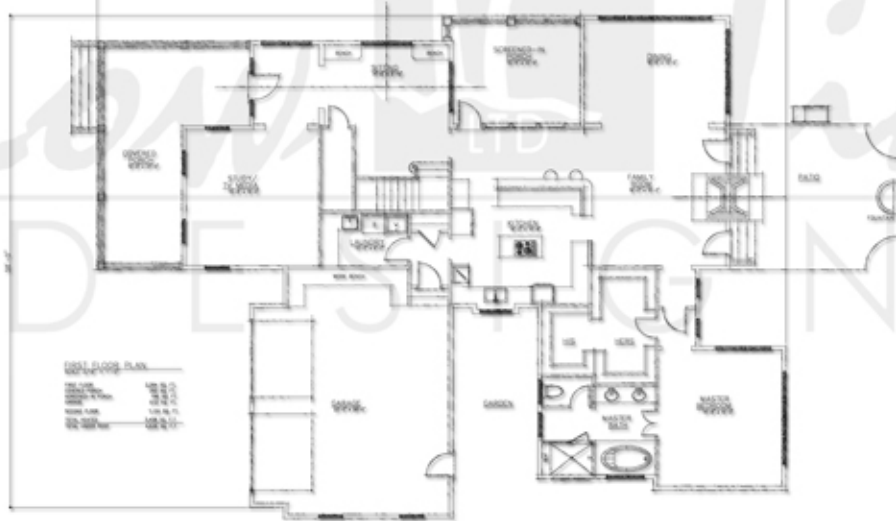

Low Tide
LTD
DESIGNS

Spice Bush
Square footage
Total Under Roof 4,626