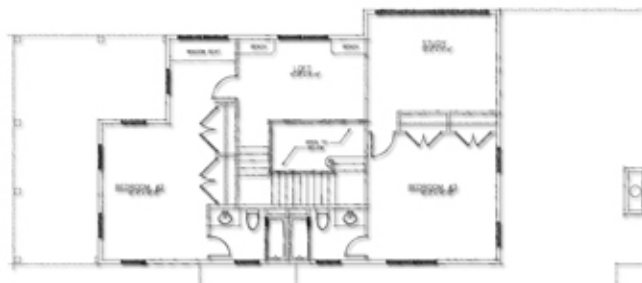

Low Tide
LTD
DESIGNS

Spice Bush
Square footage
Total Under Roof 4,626