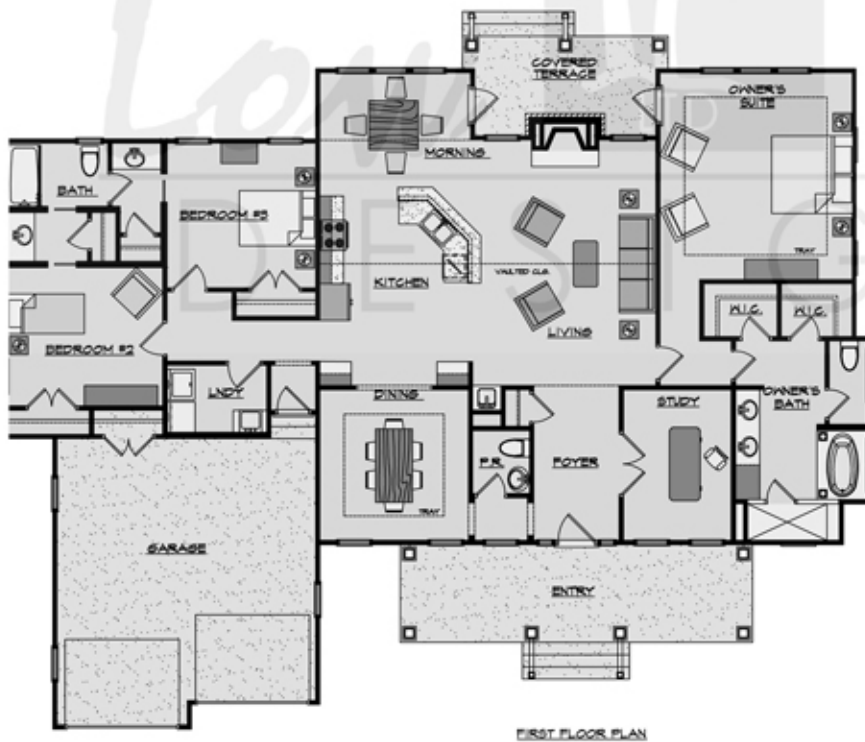

Low Tide LTD

DESIGNS

'LAUREL BAY'
2,258 Heated Square Feet

ALTERNATE SCREENED-IN PORCH

ALTERNATE SUNROOM