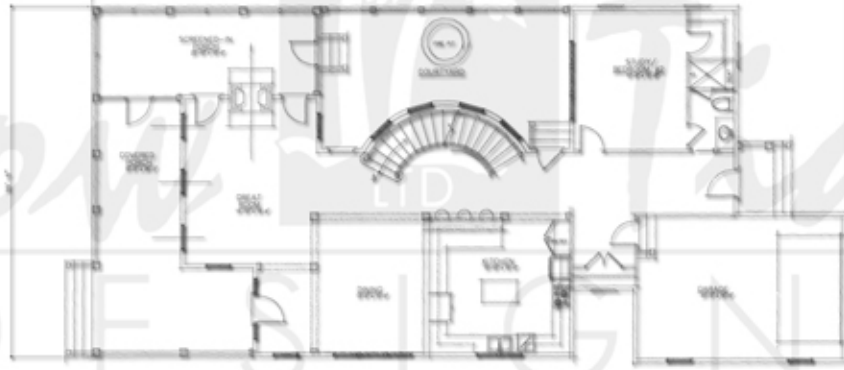

Low Tide
LTD
DESIGNS

FIRST FLOOR PLAN
12'-0" x 12'-0"
12'-0" x 12'-0"
12'-0" x 12'-0"
12'-0" x 12'-0"

Cranberry
Square footage
Total Under Roof 4,500