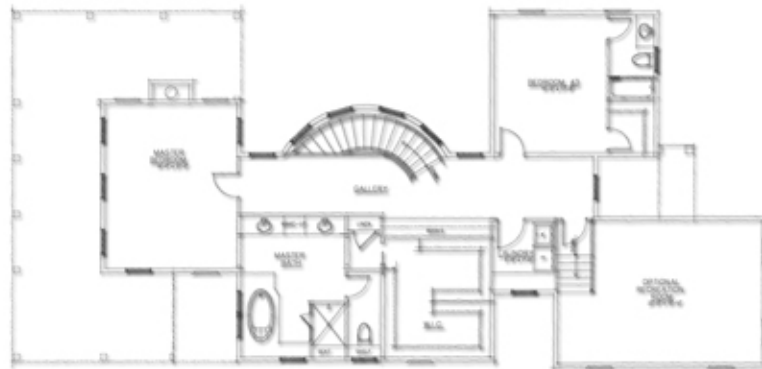

Low Tide
LTD
DESIGNS

FIRST FLOOR PLAN
12'-0" x 12'-0"
12'-0" x 12'-0"
12'-0" x 12'-0"
12'-0" x 12'-0"

Cranberry
Square footage
Total Under Roof 4,500